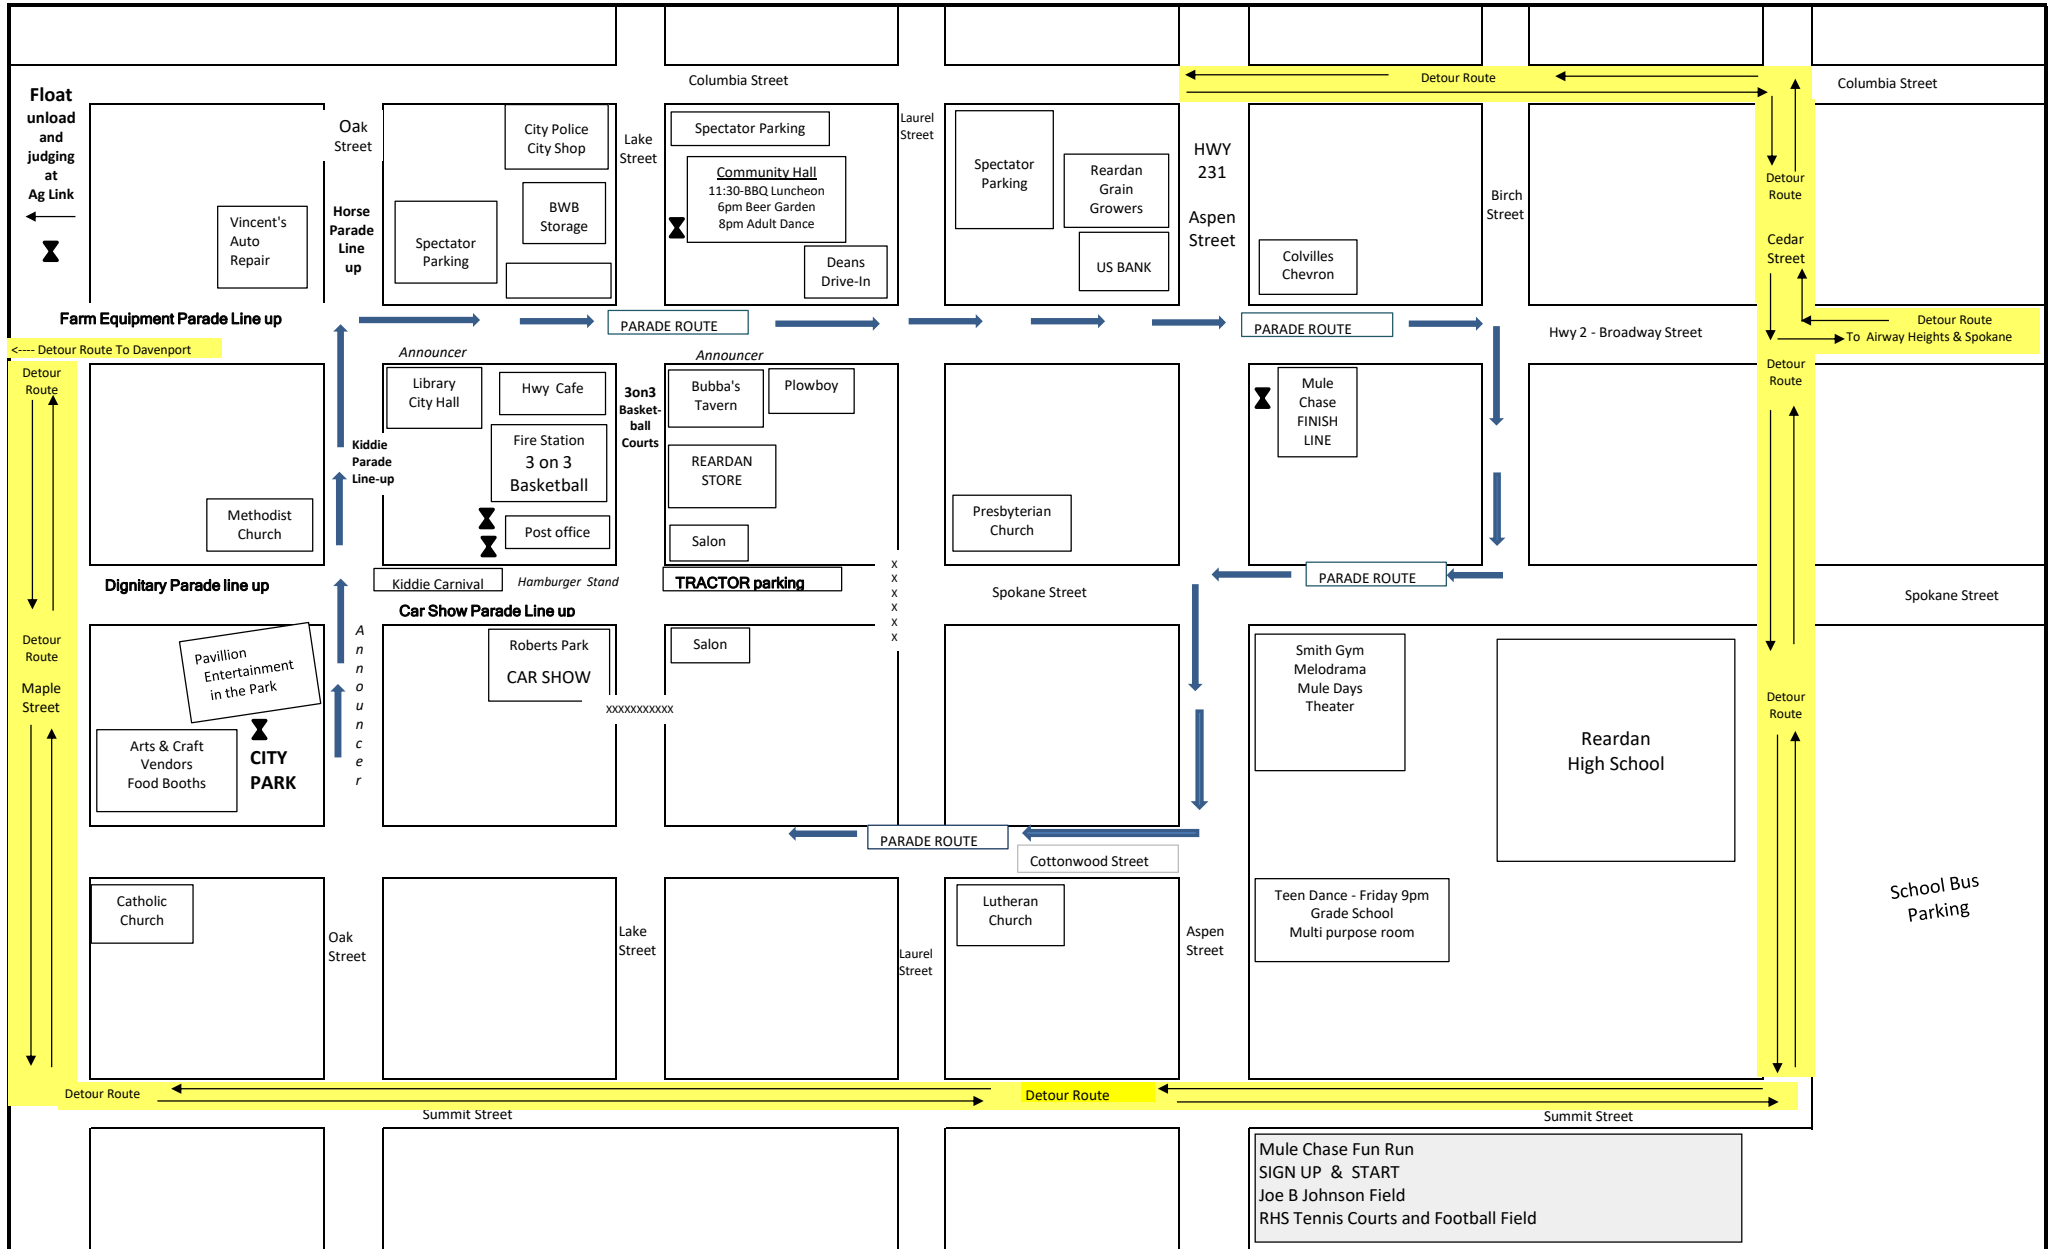

REARDAN MULE DAYS -- PARADE ROUTE AND EVENT LOCATION

-  Restroom - Porta Potty
-  Parade Route
-  Road Closure